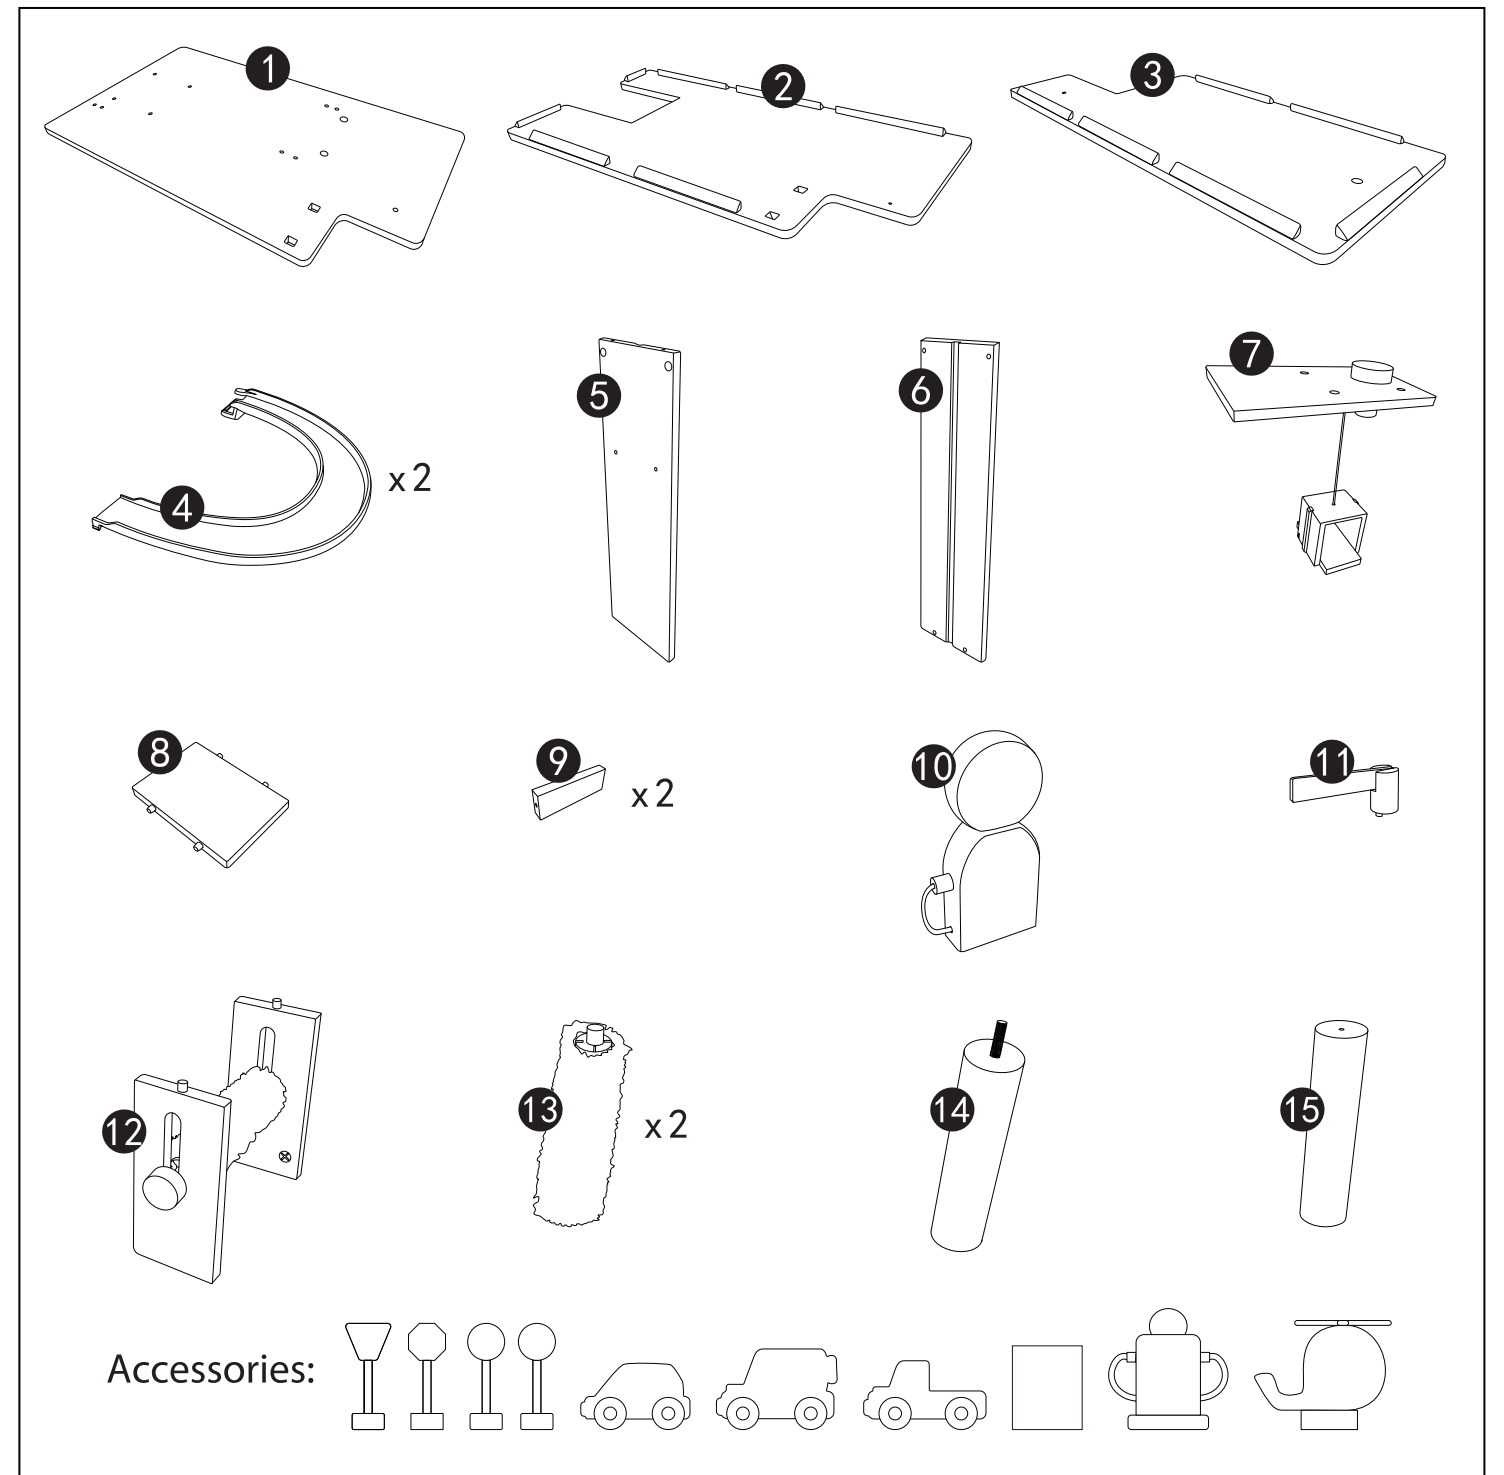

INHOUD / CONTENT / INHALT / CONTENUTO / CONTENUTO / CONTENIDO

A x 18

B x 4

The following tool (not included) is required for assembly:
Phillips screwdriver