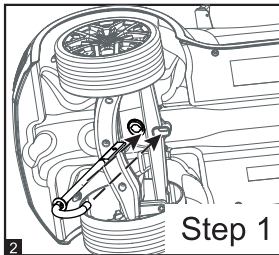

INSTRUCTIONS

This manual is applicable to following type of product : 85710

Assembly

- **Step 1 :** Insert the steering elbow pipe from the bottom of the car , then hook the steering elbow pipe to groove of steering linkage.Please refer to Figure 2.
- **Step 2 :** Press the button of the steering wheel and put the steering wheel into the shaft till The steering wheel of the product is with sound and lights. Please refer to Figure 3.