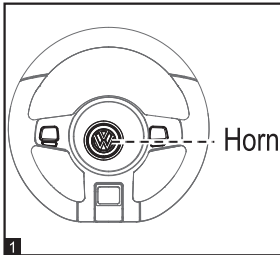

INSTRUCTIONS

This manual is applicable to following type of product : 85710

Assembly

- **Step 1 :** Insert the steering elbow pipe from the bottom of the car , then hook the steering elbow pipe to groove of steering linkage.Please refer to Figure 2.
- **Step 2 :** Press the button of the steering wheel and put the steering wheel into the shaft till The steering wheel of the product is with sound and lights. Please refer to Figure 3.