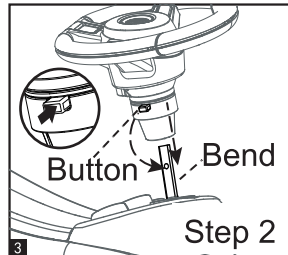

INSTRUCTIONS

This manual is applicable to following type of product : 85710

Assembly

- **Step 1 :** Insert the steering elbow pipe from the bottom of the car , then hook the steering elbow pipe to groove of steering linkage.Please refer to Figure 2.
- **Step 2 :** Press the button of the steering wheel and put the steering wheel into the shaft till The steering wheel of the product is with sound and lights. Please refer to Figure 3.