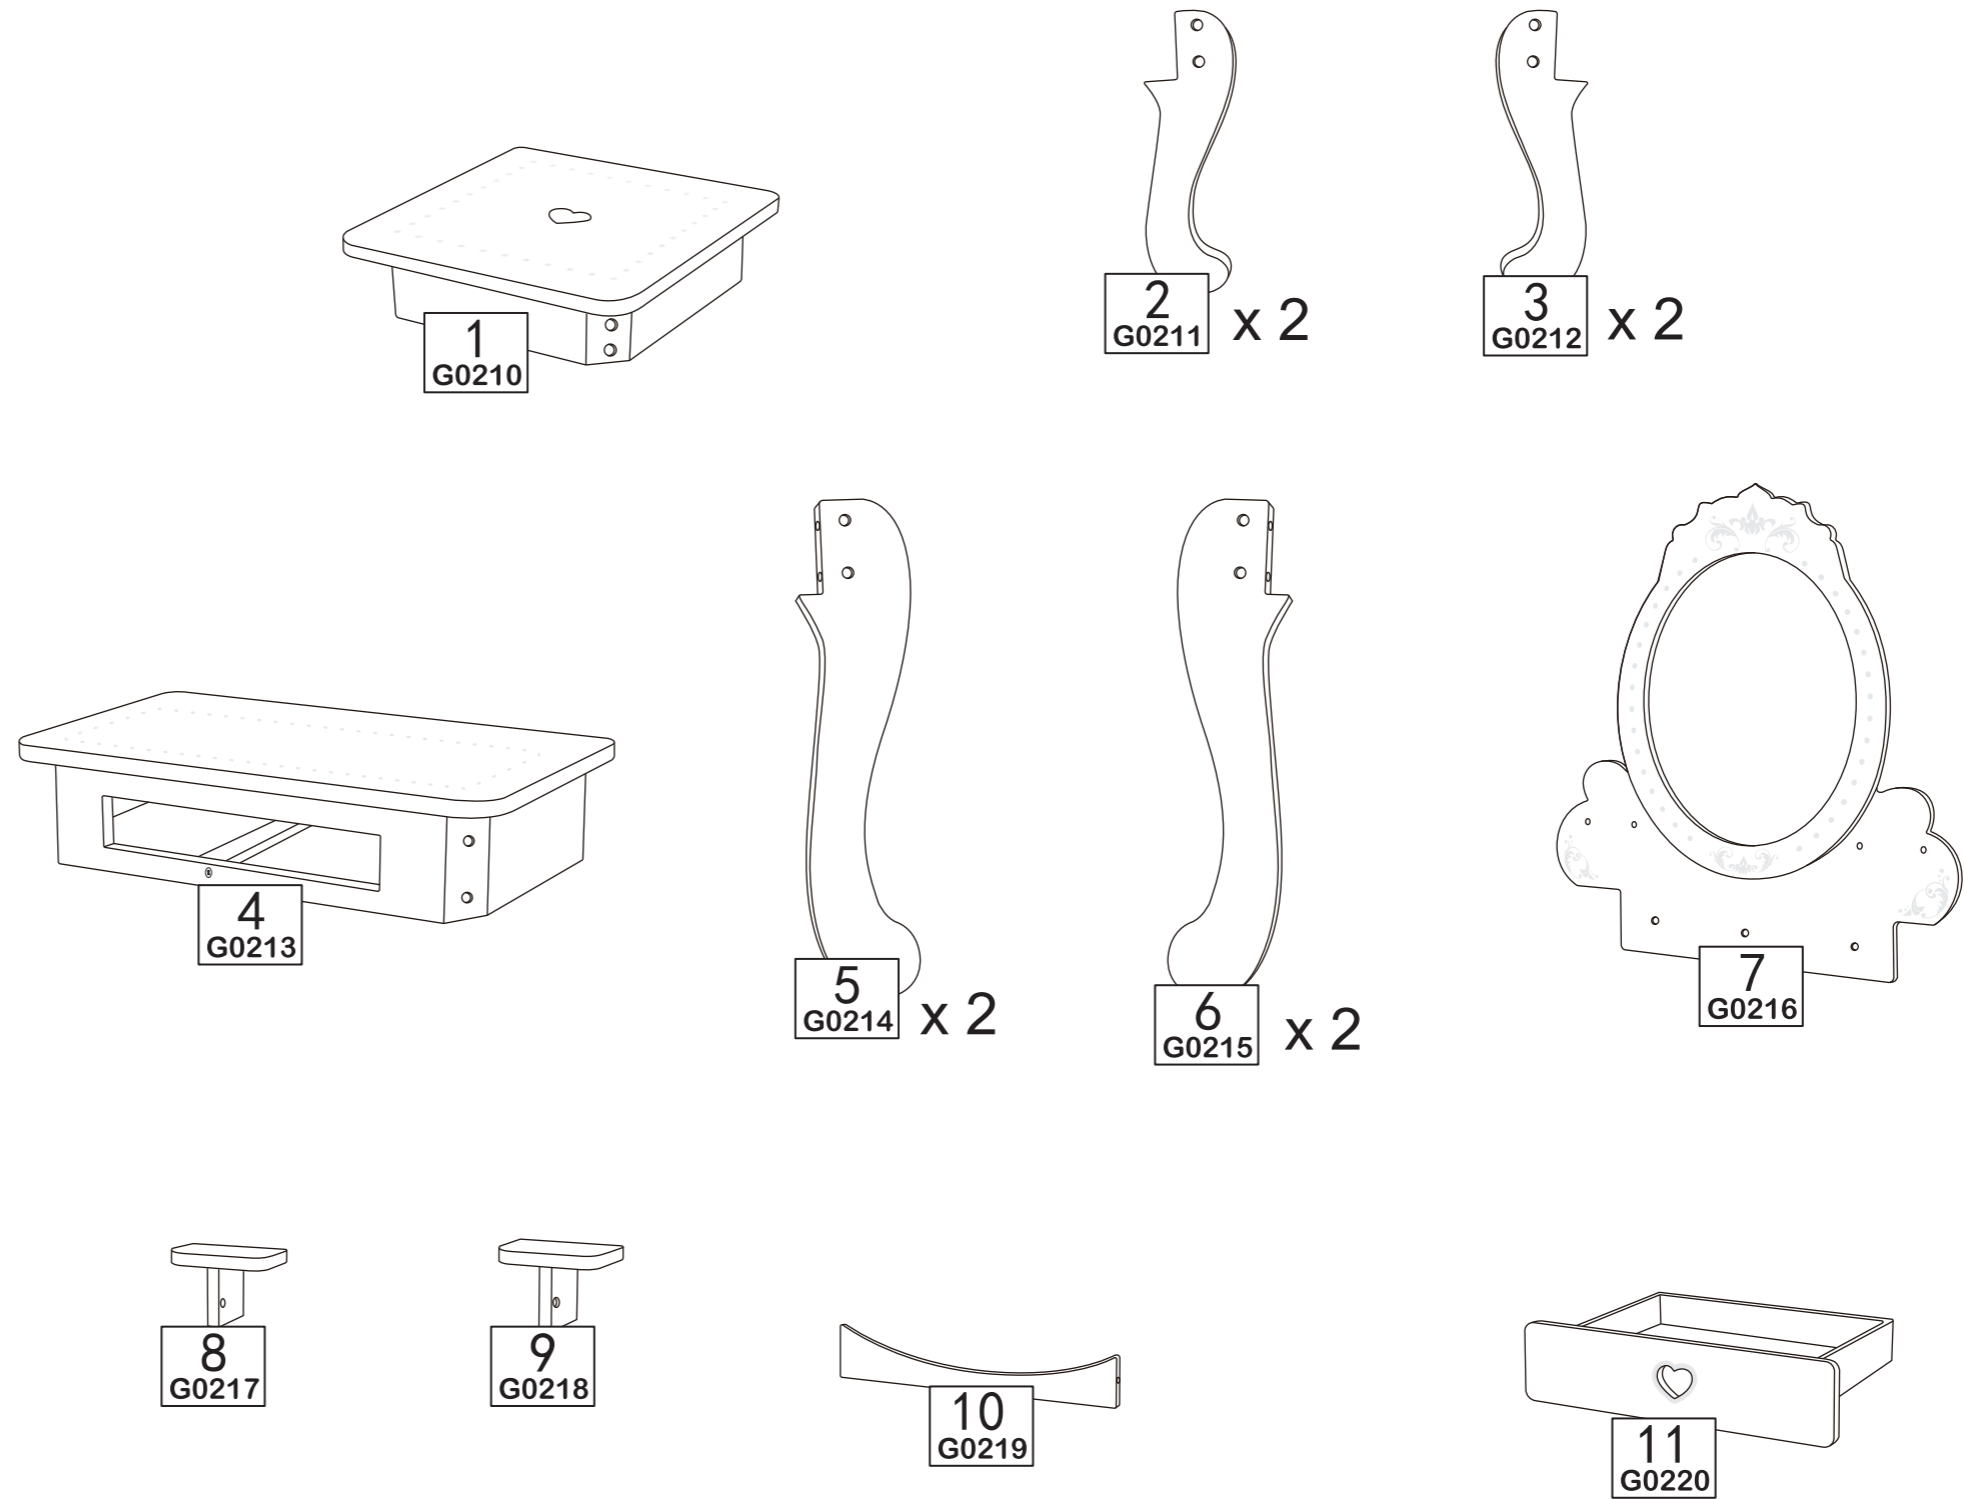

# HARDWARE

- A**  
G0201 cross dowel nut x 16  

  - B**  
G0202 White cross dowel bolt x 16  

  - C**  
G0203 White cross dowel bolt x 3  

  - D**  
G0204 Large head screw x 4  

  - E**  
G0205 White large head screw x 2  

# PARTS LIST

1

2

3

4

5

6

7