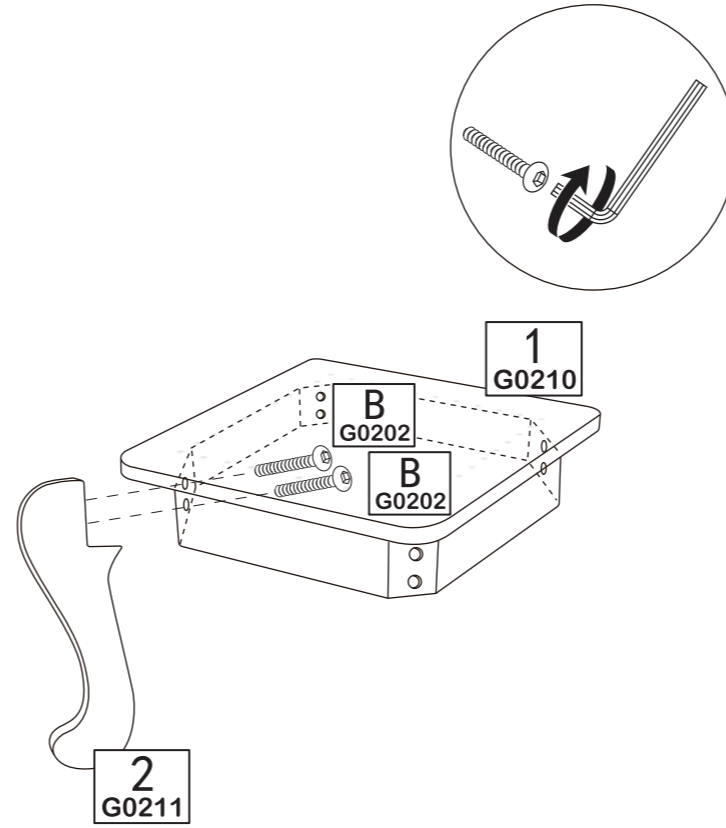

# HARDWARE

- A**  
G0201 cross dowel nut x 16  

  - B**  
G0202 White cross dowel bolt x 16  

  - C**  
G0203 White cross dowel bolt x 3  

  - D**  
G0204 Large head screw x 4  

  - E**  
G0205 White large head screw x 2  

- Allen wrench x 1  

The following tool (not included) is required for assembly:

Phillips screwdriver

# PARTS LIST

1

2

3

4

5

6

7