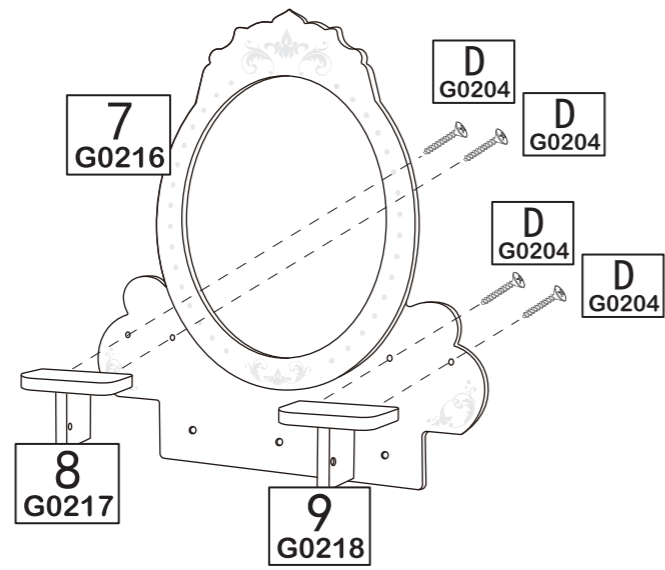

# HARDWARE

- A**  
G0201 cross dowel nut x 16  

  - B**  
G0202 White cross dowel bolt x 16  

  - C**  
G0203 White cross dowel bolt x 3  

  - D**  
G0204 Large head screw x 4  

  - E**  
G0205 White large head screw x 2  

# PARTS LIST

1

2

3

4

5

6

7

8

9

10

11

12

13

14