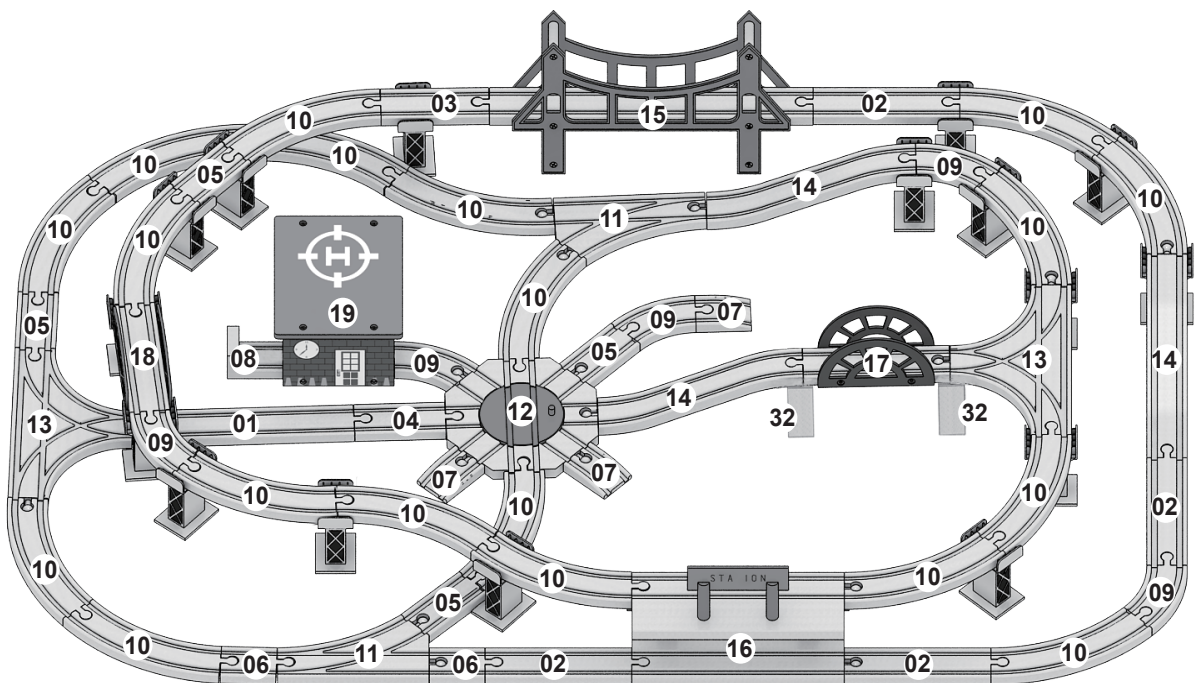

Bandits *and* Angels

Train set 130 pcs. High level

Inhoud/ Content/ Inhalt/ Contenu / Contenido / Contenido :

F0101 x1 215mm (01)	F0102 x4 145mm (02)	F0103 x1 107mm (03)	F0104 x1 90mm (04)	F0105 x4 75mm (05)	F0106 x2 55mm (06)	F0107 x3 (07)
F0108 x1 (08)	F0109 x5 (09)	F0110 x19 (10)	F0111 x2 (11)	F0112 x1 (12)	F0113 x2 (13)	F0114 x3 (14)
F0115 x1 (15)	F0116 x1 (16)	F0117 x1 (17)	F0118 x1 (18)	F0119 x1 (19)	F0120 x16 (20)	F0121 x1 (21)
F0122 x1 (22)	F0123 x1 (23)	F0124 x1 (24)	F0125 x1 (25)	F0126 x1 (26)	F0127 x2 (27)	F0128 x1 (28)

Montage handleiding/ Assembly instructions/ Anleitung/ Notice de montage/
Le istruzioni per l'assemblaggio / Las instrucciones para el montaje :