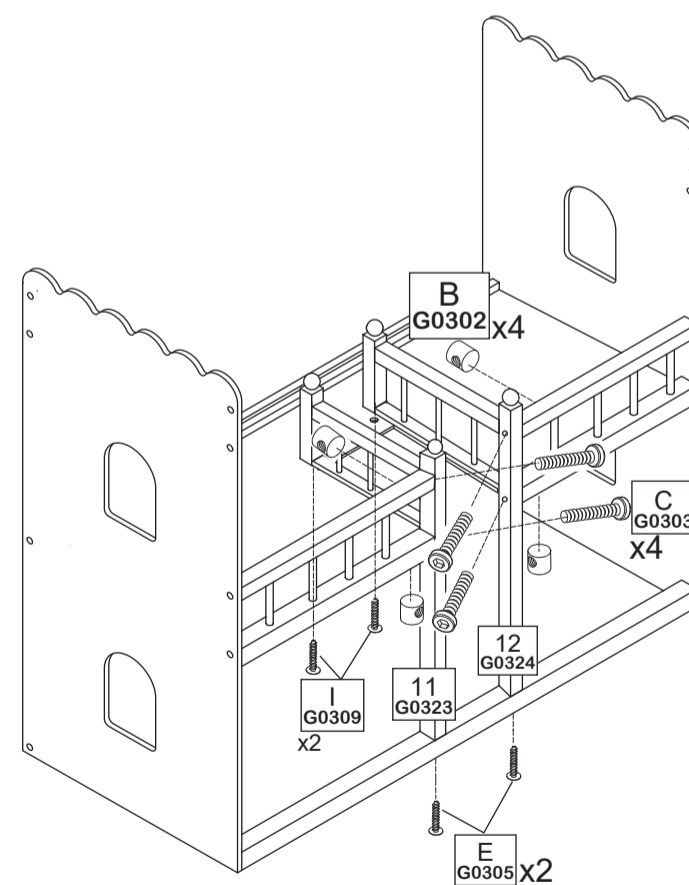

# size:420X297mm

EN:Please note that there is some tolerance for the holes of the middle and bottom panel. This allows you to adjust the position of these two wooden frames in such a way that the rear panel fits correctly.

3

4

5

6

size:420X297mm