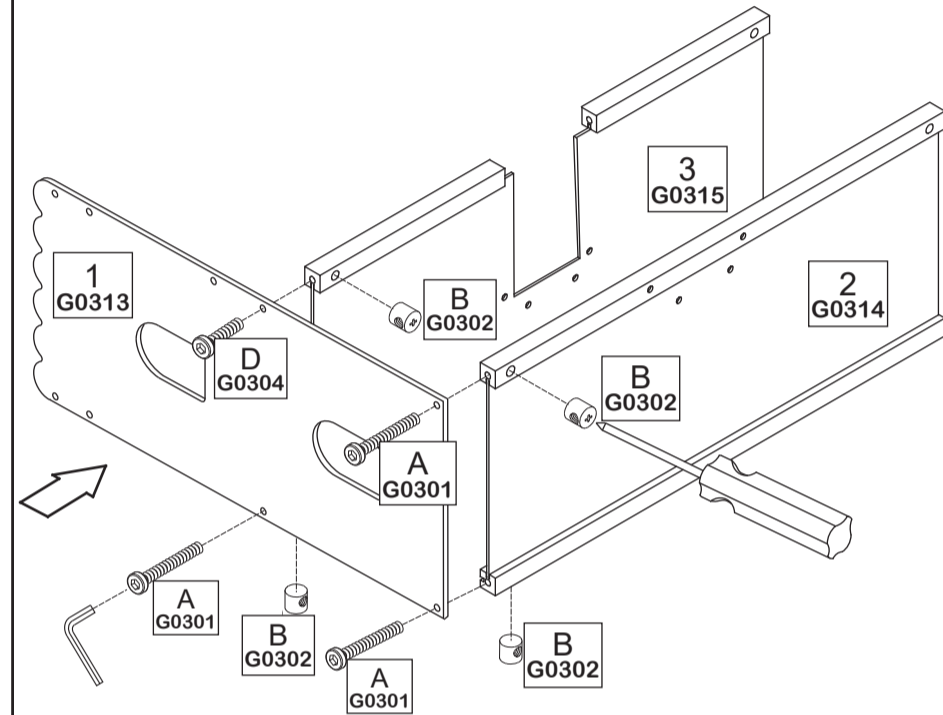

size:420X297mm

Bandits and Angels