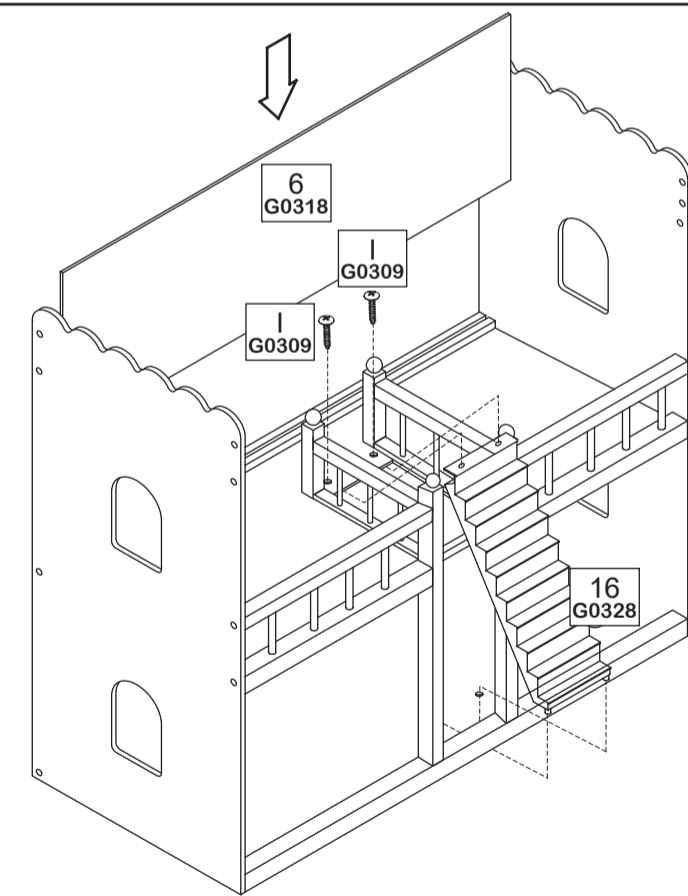

# size:420X297mm

EN:Please note that there is some tolerance for the holes of the middle and bottom panel. This allows you to adjust the position of these two wooden frames in such a way that the rear panel fits correctly.

3

4

5

6

size:420X297mm